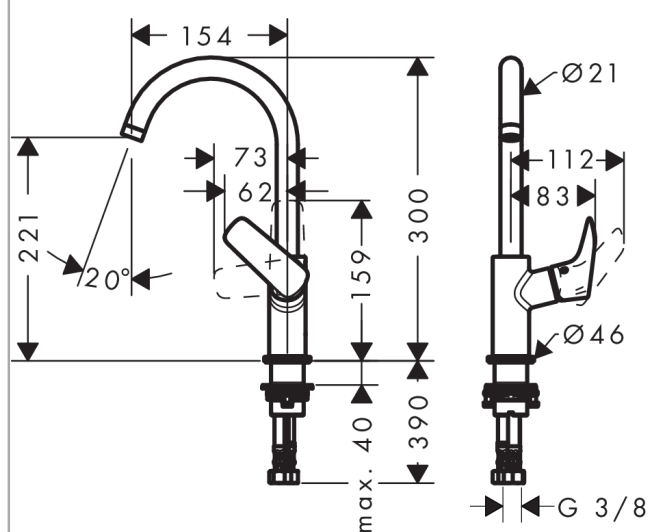

Logis

Single lever basin mixer 210 with swivel spout with 120° range without waste set

Surfaces: **chrome** Article Number: **71131000**

Description

product features

- ComfortZone 210
- projection 154 mm
- normal spray
- flow rate: 5 l/min
- without waste set
- suitable for continuous flow water heaters
- swivel range 120°

Technology

Certificates

Product image

Scale drawing

Flowchart